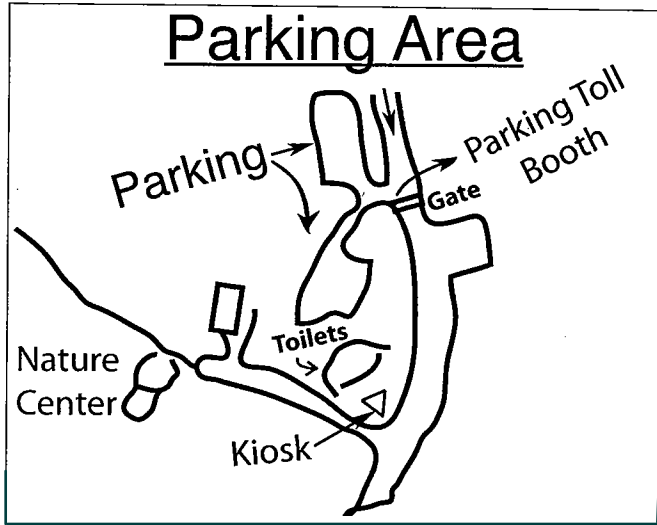

Charmlee Wilderness Park

West Meadow Loop 1/2 mile
 Potrero Rd to Reservoir 3/4 mile
 Botany Trail to Ocean Overlook 3/4 mile
 Kouba to Clyde Canyon to Reservoir 3/4 mile

Legend	
	Paved Road
	Trail/ Dirt Road
	Park Boundaries