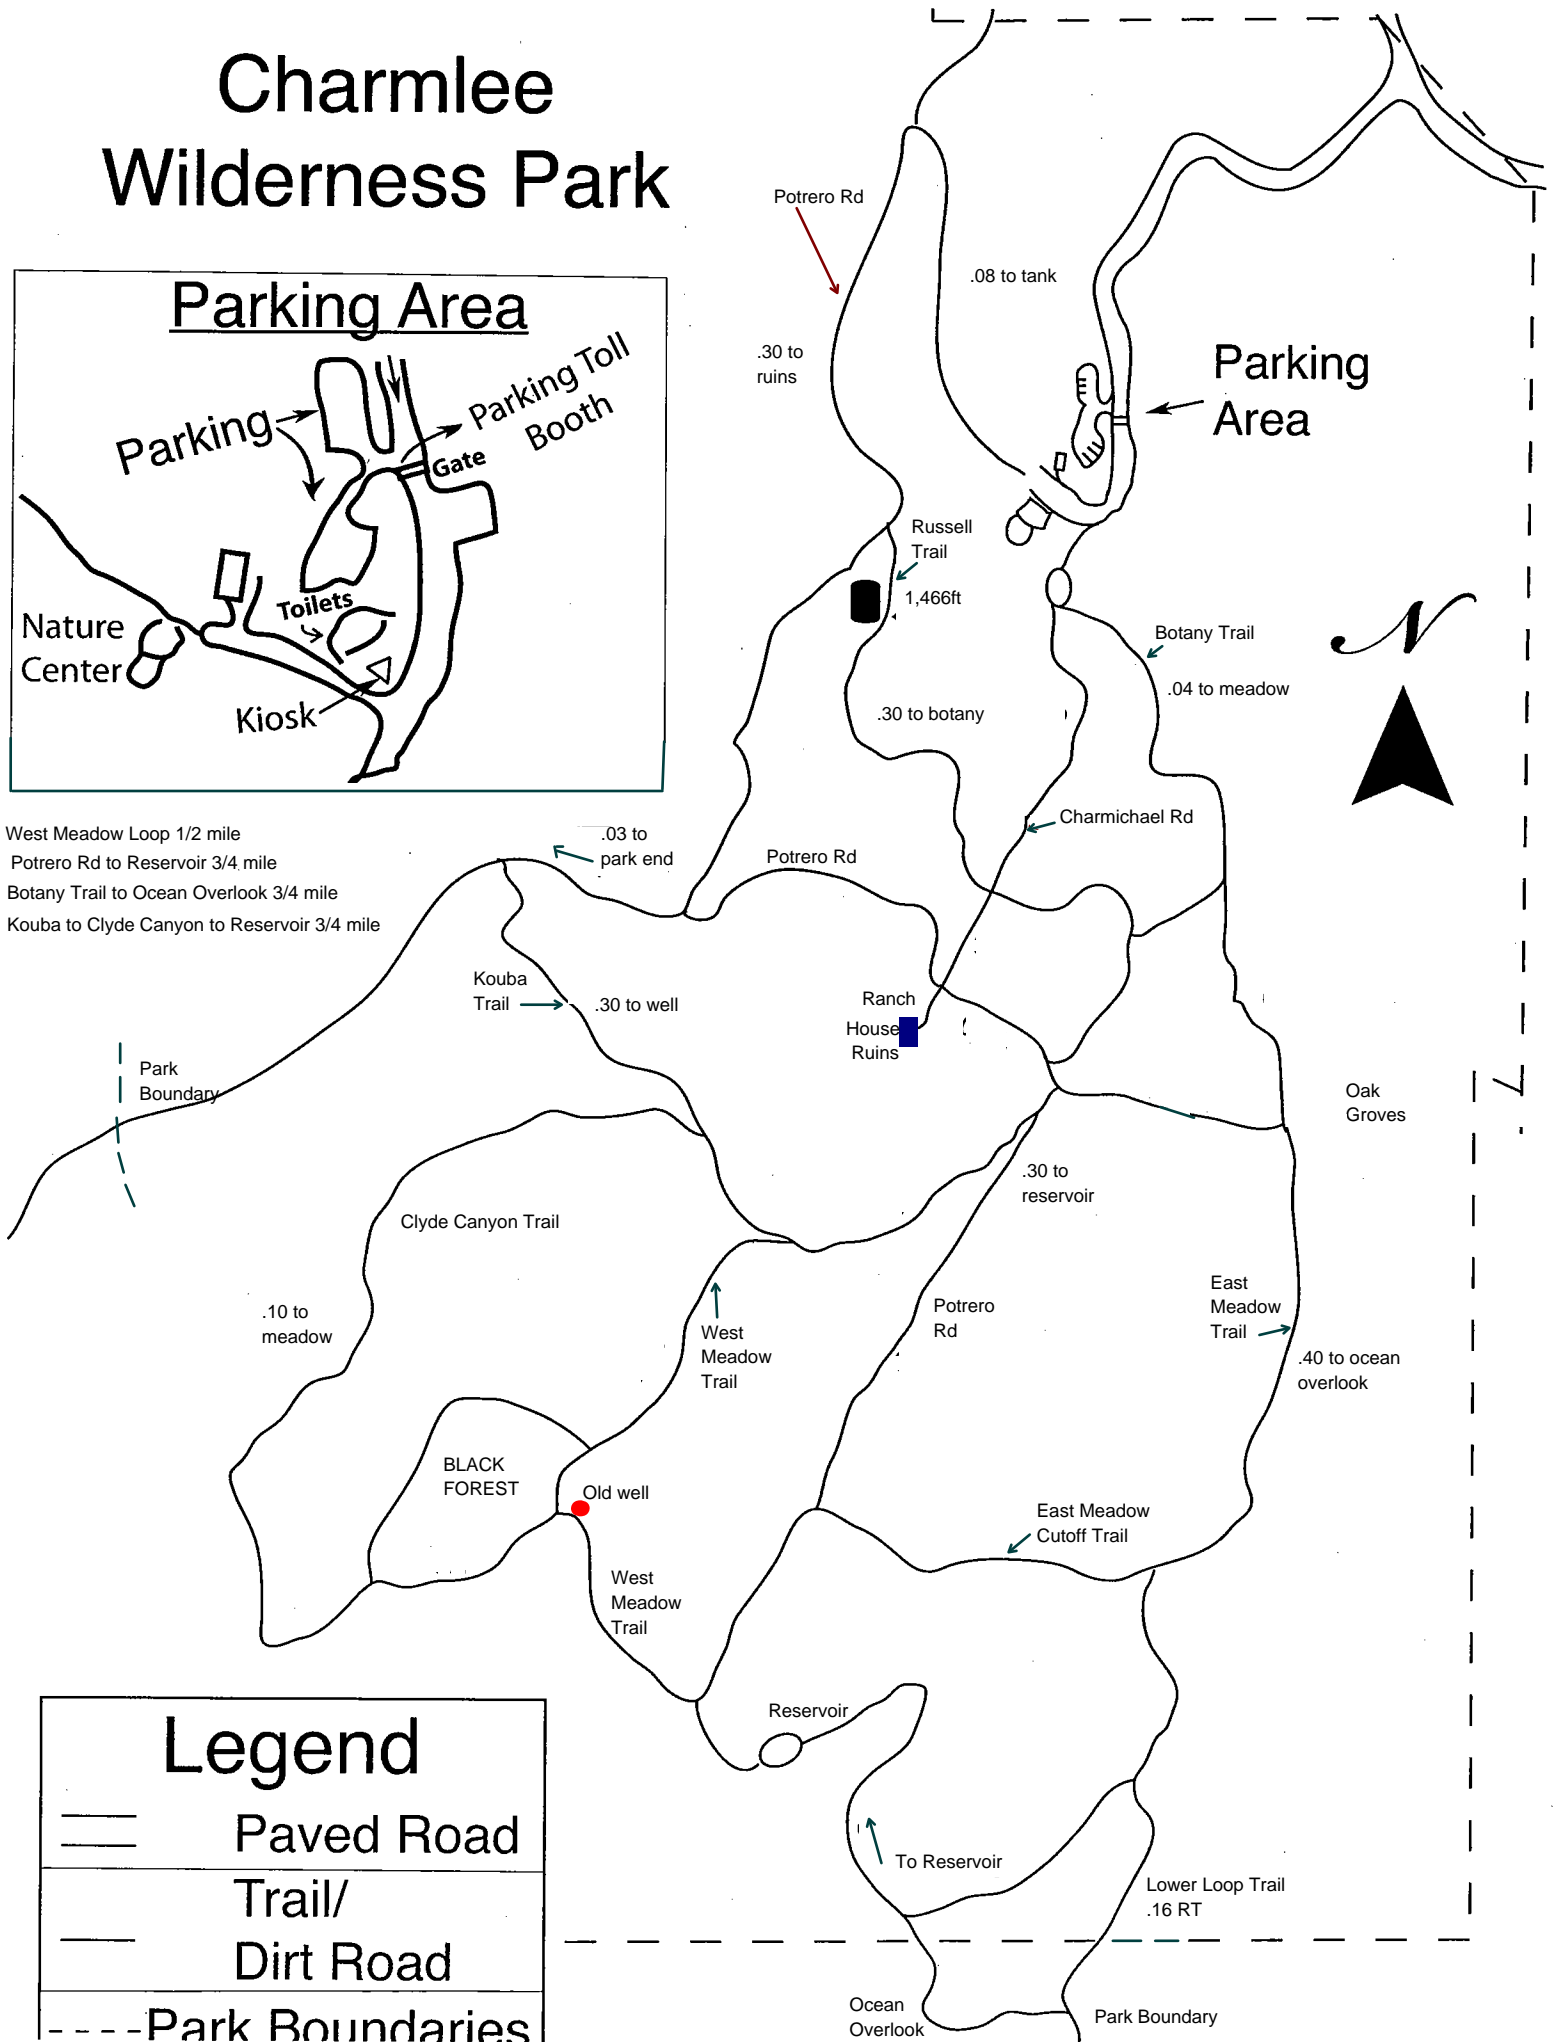

Charmlee Wilderness Park

West Meadow Loop 1/2 mile
 Potrero Rd to Reservoir 3/4 mile
 Botany Trail to Ocean Overlook 3/4 mile
 Kouba to Clyde Canyon to Reservoir 3/4 mile

Legend	
	Paved Road
	Trail/ Dirt Road
	Park Boundaries