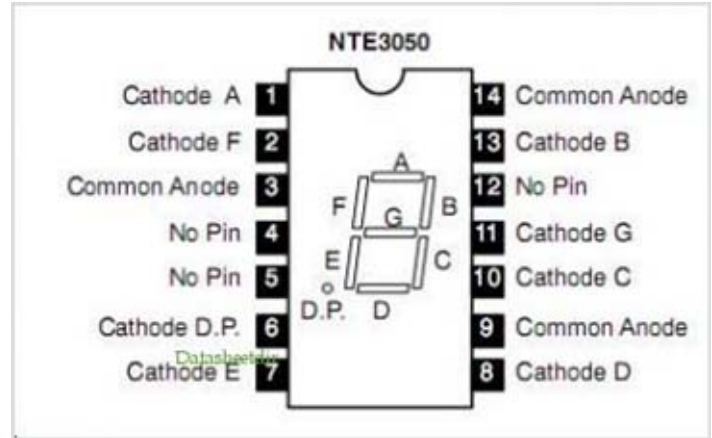

7410
Triple 3-Input
NAND Gate

7400
Quad 2-Input
NAND Gate

7404
Hex Inverter

0 = ON
1 = OFF